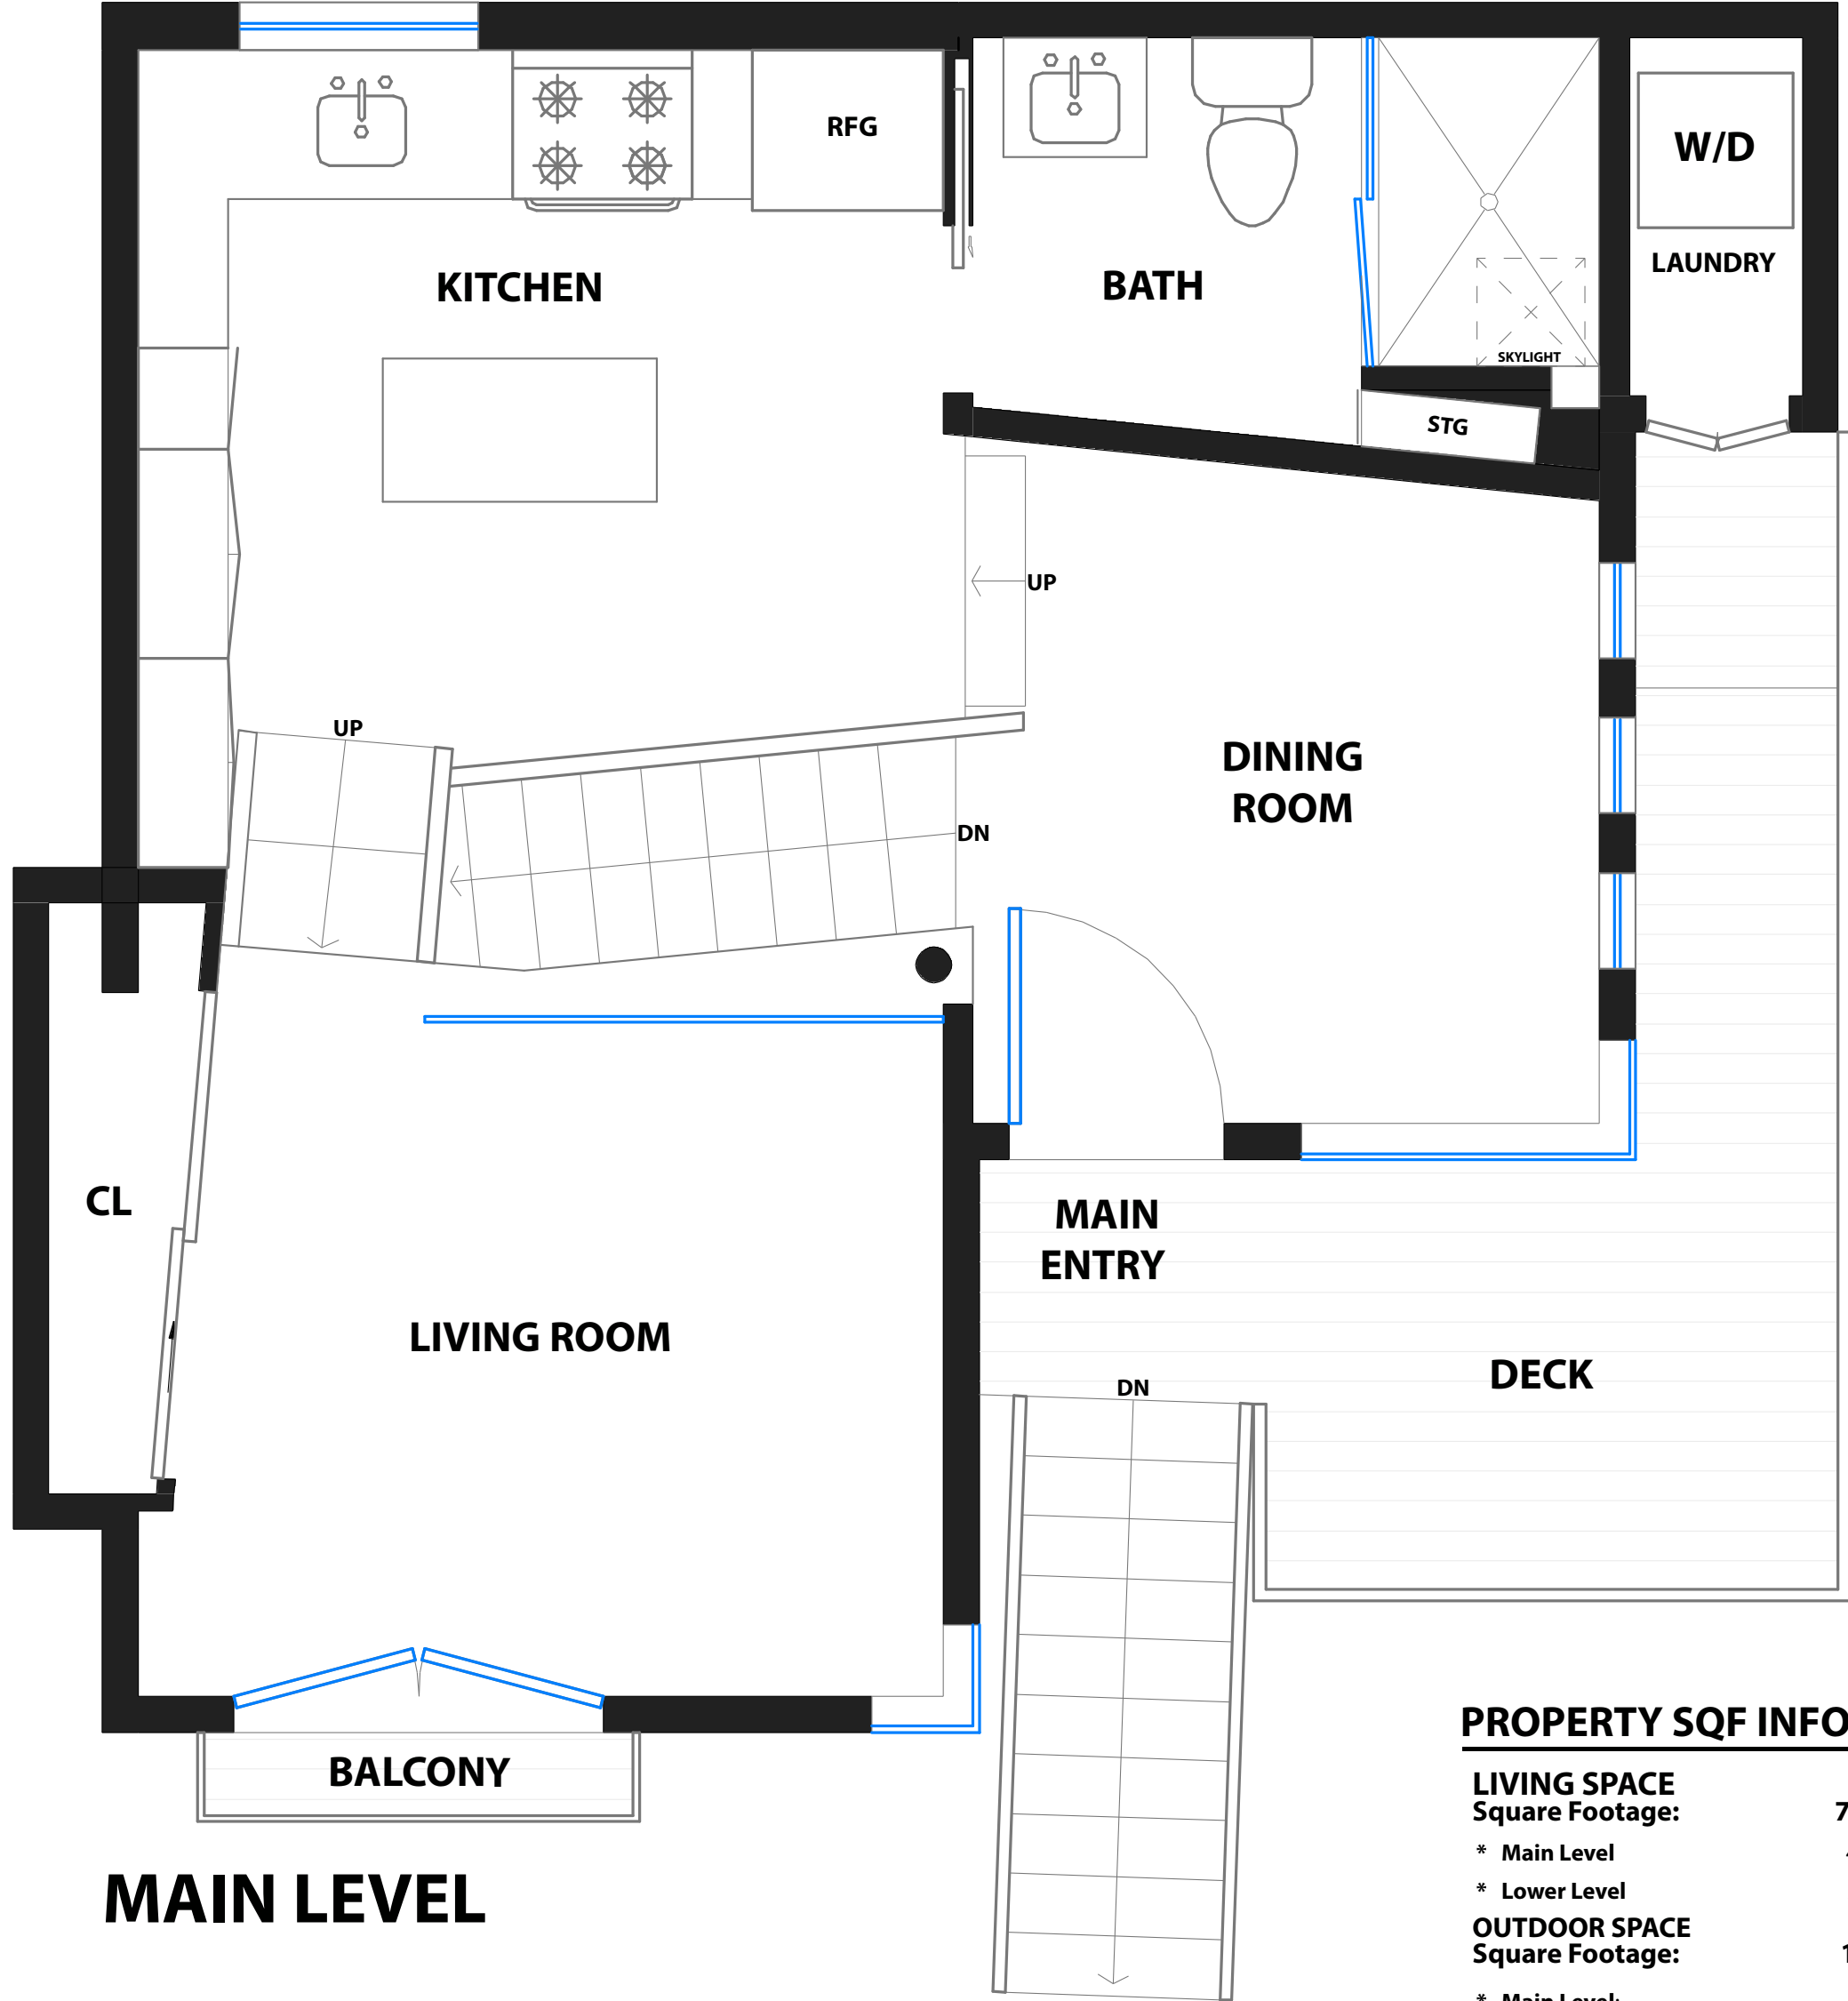

# 46 MARS STREET

SAN FRANCISCO, CALIFORNIA

**MAIN LEVEL**

**PROPERTY SQF INFORMATION**

<b>LIVING SPACE</b>	
Square Footage:	716 Sq Ft*
* Main Level	473
* Lower Level	243
<b>OUTDOOR SPACE</b>	
Square Footage:	171 Sq Ft*
* Main Level:	
Deck	90
Balcony	7
* Lower Level:	
Patio	74
<b>APPROXIMATE TOTAL</b>	
<b>LIVING &amp; NON-LIVING SPACE</b>	
Square Footage:	887 Sq Ft*

**LOWER LEVEL**

RENDERING BY OPEN HOMES PHOTOGRAPHY  
 ALL MEASUREMENTS ARE APPROXIMATE. WHILE DEEMED RELIABLE, NO INFORMATION ON THESE FLOOR PLANS SHOULD BE RELIED UPON WITHOUT INDEPENDENT VERIFICATION.