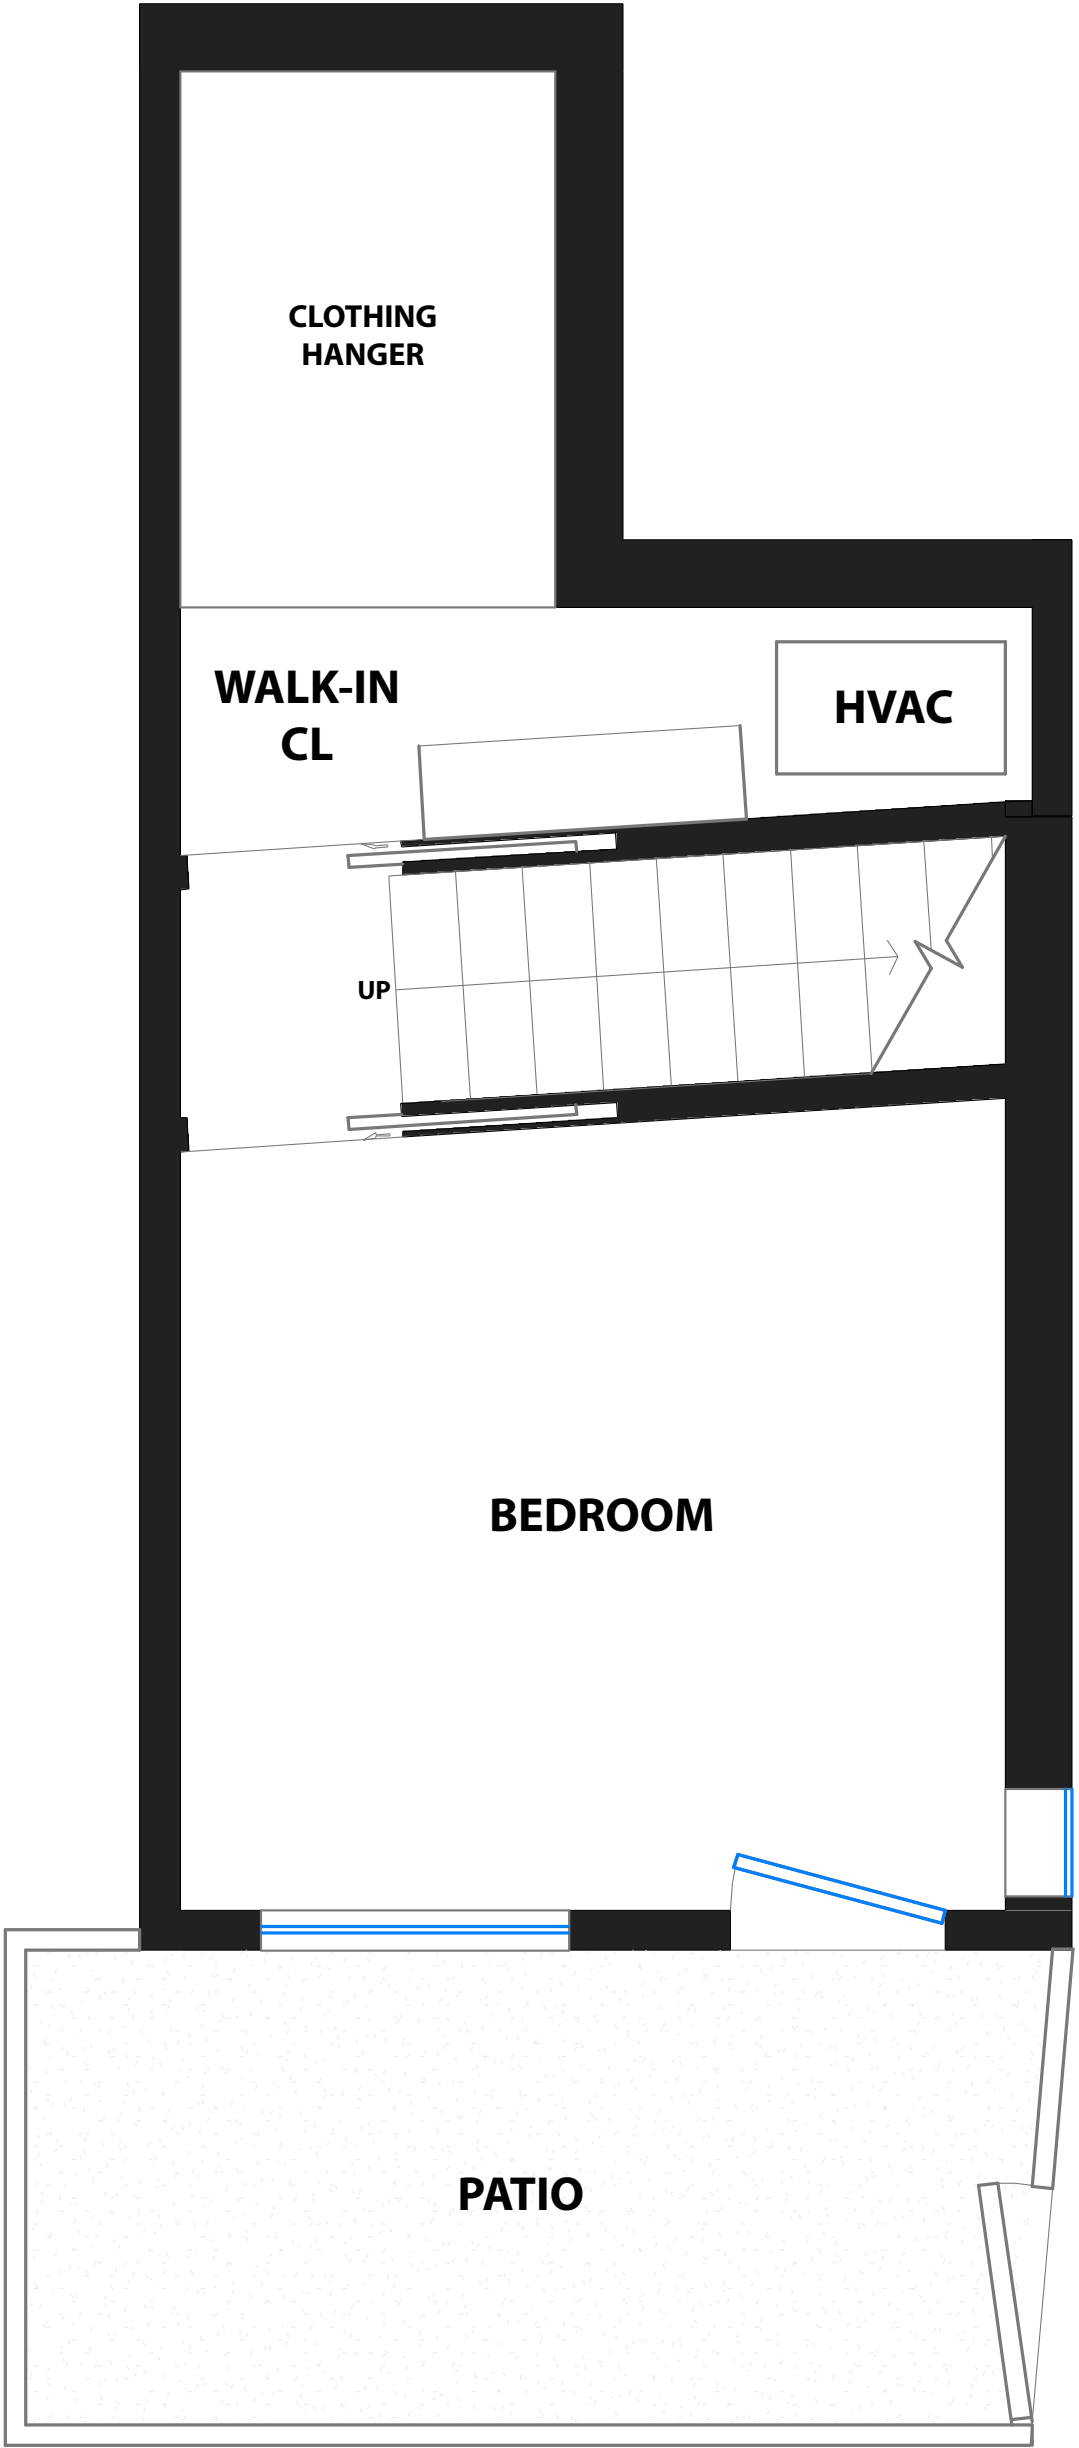

# 46 MARS STREET

SAN FRANCISCO, CALIFORNIA

**MAIN LEVEL**

**PROPERTY SQF INFORMATION**

<b>LIVING SPACE</b>	
Square Footage:	716 Sq Ft*
* Main Level	473
* Lower Level	243
<b>OUTDOOR SPACE</b>	
Square Footage:	171 Sq Ft*
* Main Level:	
Deck	90
Balcony	7
* Lower Level:	
Patio	74
<b>APPROXIMATE TOTAL</b>	
<b>LIVING &amp; NON-LIVING SPACE</b>	
Square Footage:	887 Sq Ft*

**LOWER LEVEL**

RENDERING BY OPEN HOMES PHOTOGRAPHY  
 ALL MEASUREMENTS ARE APPROXIMATE. WHILE DEEMED RELIABLE, NO INFORMATION ON THESE FLOOR PLANS SHOULD BE RELIED UPON WITHOUT INDEPENDENT VERIFICATION.